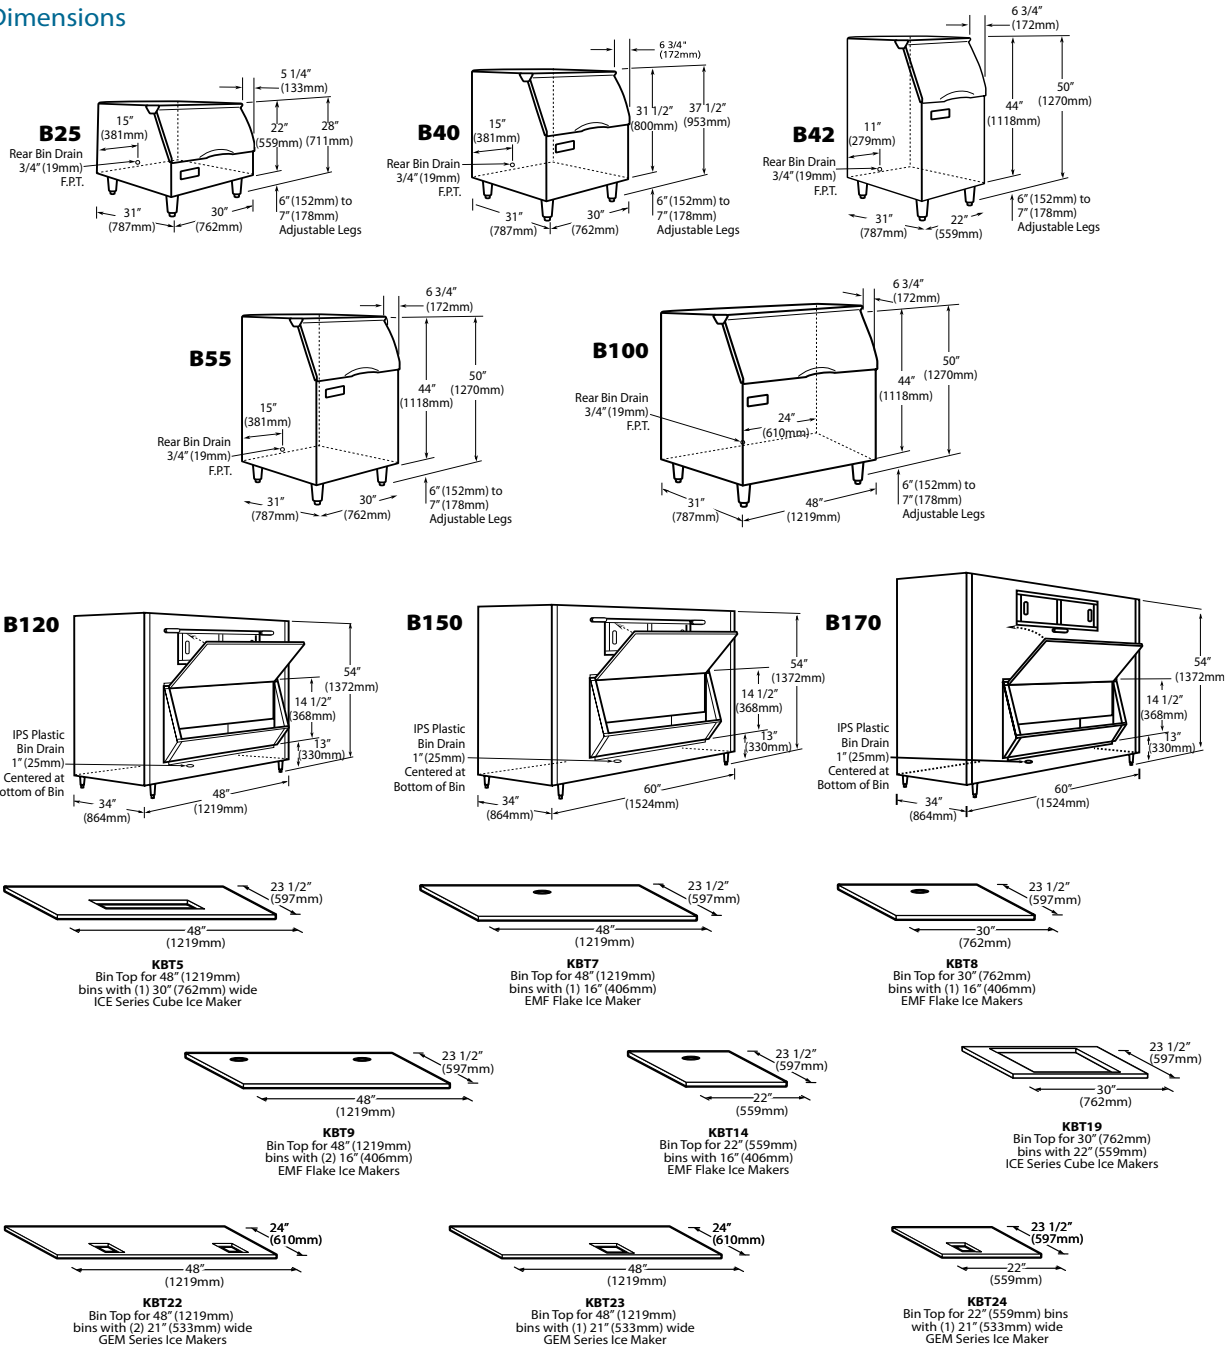

Ice-O-Matic®

Storage Bins

Features

- Application storage capacity from 242 lbs (110 kg) to 1807 lbs (821 kg)
- Ultra-low profile - 28 inches (711 mm) to 66 inches (1676 mm) tall
- Multiple bin tops provide an easy solution for mounting ice makers on different sized bins
- Each polyethylene bin liner is insulated with foam for maximum ice preservation - 1.5 To 3 inches of insulation
- Perfect-fit seal for improved ice preservation
- Rugged, fingerprint-proof door
- Built-in ice scoop holders on featured models
- Sturdy leg design - 6 inch adjustable NSF approved legs - standard
- Stainless exterior
- Corrosion-proof bin liner

- = Bin Top is included for each cube ice maker—must specify ice maker application when ordering bin.
Bin Top is not included for Flake ice makers. Bin Height includes 6" (423mm) legs. All bins have polyethylene liners.

11100 E. 45th Avenue
Denver, CO 80239

Phone: 1. 866. PURE. ICE
Fax: 303. 371.6296
www.iceomatic.com

Rev: A-02/09
Part: 3000

Ice-O-Matic®

Storage Bins

Dimensions

NOTES:

Approx. Shipping Weight lbs (kg): B100 191 (86.64 kg) • B120 304 (137.89 kg) • B130 334 (151.5 kg) • B150 338 (153.31 kg) • B170 390 (176.9kg) • B25 95 (43.09 kg) • B40 135 (61.24 kg) • B42 135 (61.24kg) • B55 170 (77.11kg)